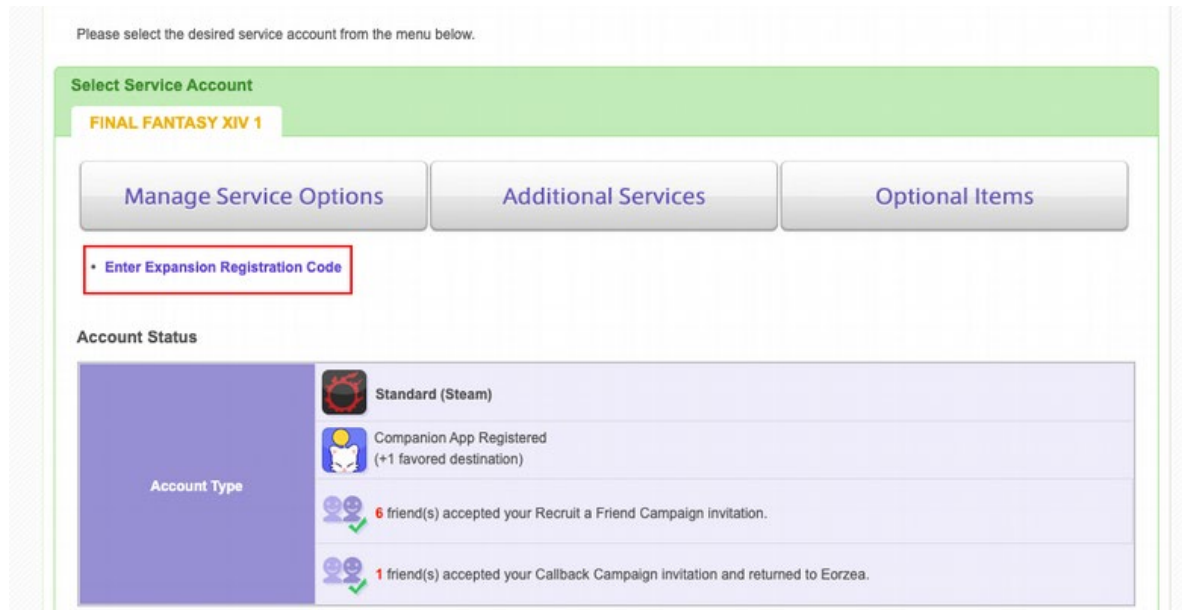

Activate with Mog Station

FFXIV Base Game or Expansion

1. Go to the following URL:
<https://secure.square-enix.com/account/app/svc/mogstation/>
2. Log in with your Square Enix/Final Fantasy XIV credentials.
3. On the landing page you will find “Enter Expansion Registration Code” - click it and continue.

4. Scroll below and you will find the code entry boxes, enter your unique code that's displayed on the 'Orders' page of GameKeyShop and click 'Next'. Confirm the game/expansion which you entered and press continue to add the game to your account. You can also find your product key in your email after purchase.

Code Entry

Please enter your registration code, then click Next to continue.
Your entry can be confirmed on the next page.

Five empty input boxes for entering the registration code.

5. The product is now activated on your account and available to play through the Final Fantasy XIV or Steam client.